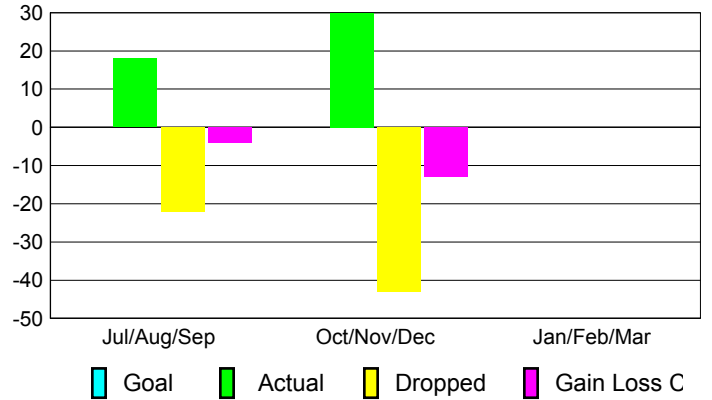

### YTD Status Quo Clubs 2012-2013

Status Quo Clubs Compared to Status Quo Members

## MEMBERSHIP

<b>Membership Results</b>
<b>2012-2013</b>

<b>Membership</b>
<b>2011-2012</b>

Month	Net Memb Goal	Actual New Memb	Actual Dropped Memb	Gain/Loss of Memb	Gain/Loss of Memb
Jul/Aug/Sep		18	-22	-4	18
Oct/Nov/Dec		30	-43	-13	-19
Jan/Feb/Mar					16
<b>Totals</b>		<b>48</b>	<b>-65</b>	<b>-17</b>	<b>15</b>

### Membership Results 2012-2013

Goal, New, Dropped, Gain/Loss

### Comparison of Membership Gain/Loss

Current Year Compared to the Previous Year