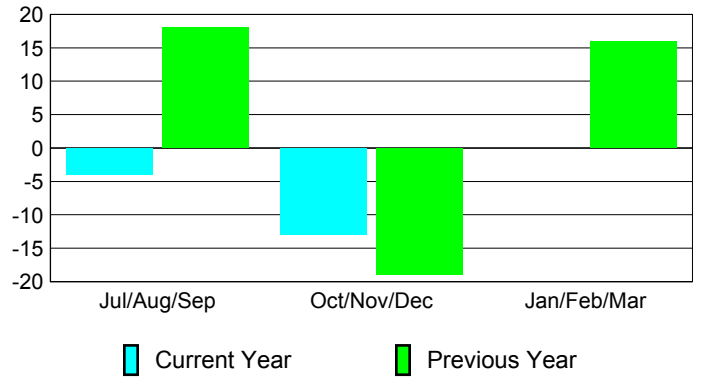

Gender Comparison 2012-2013

Jul/Aug/Sep

Oct/Nov/Dec

Jan/Feb/Mar

Male

Female